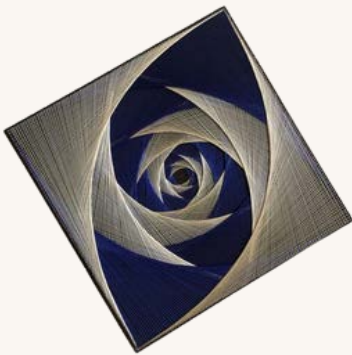

STRING ART - LARGE

Pinewood Base: 18.5 x 20 cm

Est. Duration: 2 Hour

Est. Cost (incl. Material): 40.80

★ Sustainable Wood Option Available

Recommendation: Please consider using our Sustainable Wood Option

Duration indicated is an estimate.

Cost is indicative, includes material and is based on estimated duration.