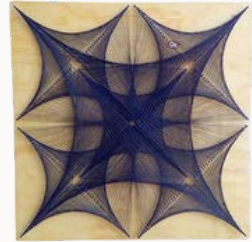

STRING ART - LARGE

Pinewood Base: 18.5 x 20 cm

Est. Duration: 2 Hour

Est. Cost (incl. Material): 40.80

★ Sustainable Wood Option Available

Recommendation: Please consider using our Sustainable Wood Option

Duration indicated is an estimate.

Cost is indicative, includes material and is based on estimated duration.