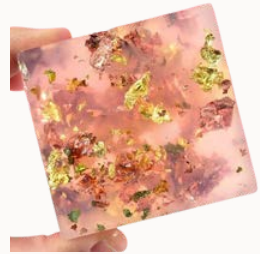

WHITE AND TRANSPARENT BASE

Est. Base required: 100 Gms

Est. Duration: 1 Hour

Est. Cost (incl. Material): 25.80

Cost does not include Decorattions

Duration indicated is an estimate.

Cost is indicative, includes material and is based on estimated duration.